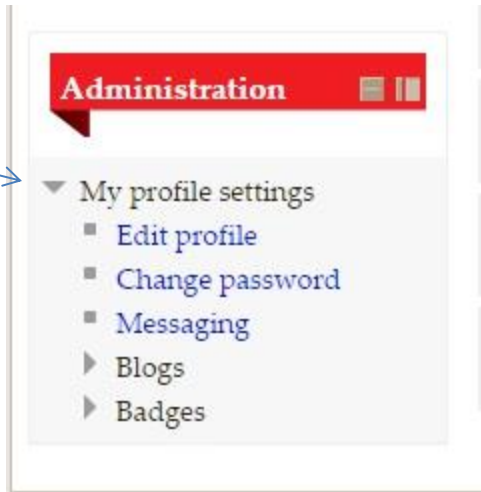

Change your Password

If you want to change the password :

Press Here

- Change password -

Username mayl

Current password*

New password*

New password (again)

*

Save changes Cancel